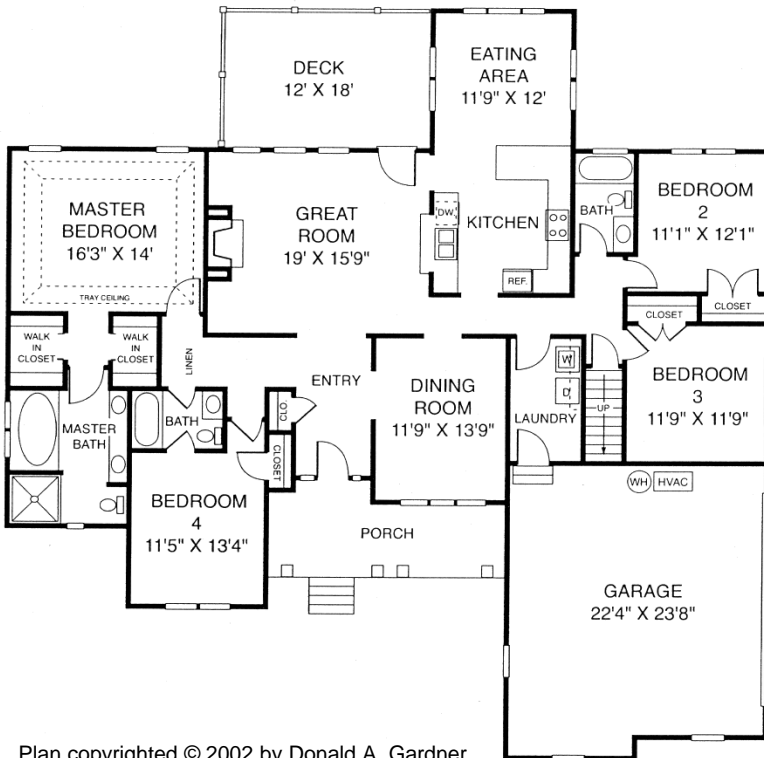

# THE BIRMINGHAM

FIRST FLOOR

First Floor 2,133 sq. ft.

Unfinished Bonus Room 324 sq. ft.

SECOND FLOOR

Plan copyrighted © 2002 by Donald A. Gardner Architects, Inc. May not be copied or reproduced without written permission.