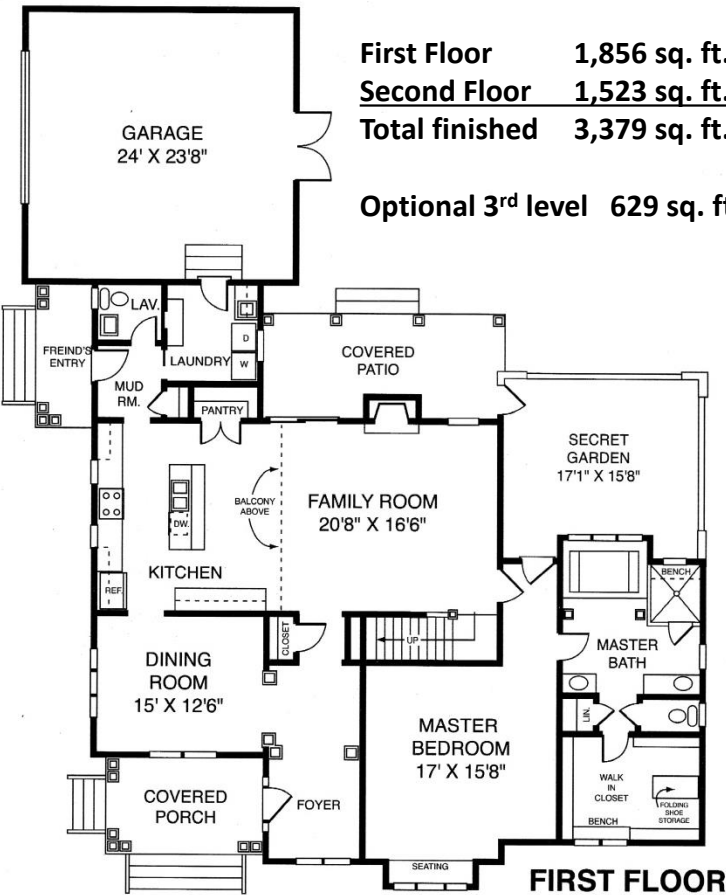

# THE SOUTHERN CHARM

**First Floor** 1,856 sq. ft.  
**Second Floor** 1,523 sq. ft.  
**Total finished** 3,379 sq. ft.

**Optional 3<sup>rd</sup> level** 629 sq. ft.

**Southern Traditions, LLC**  
 P.O. Box 4314  
 Glen Allen, VA 23058  
 (804) 747-5386 (804) 402-5479  
 WWW.SouthernTraditionsHomes.com