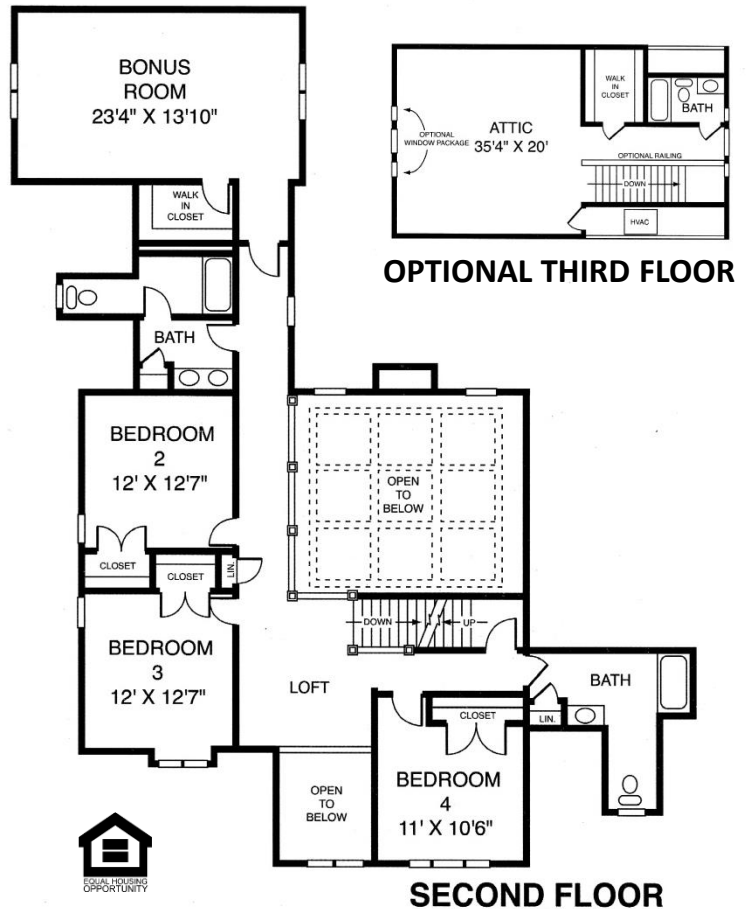

# THE SOUTHERN CHARM

**First Floor** 1,856 sq. ft.  
**Second Floor** 1,523 sq. ft.  
**Total finished** 3,379 sq. ft.

**Optional 3<sup>rd</sup> level** 629 sq. ft.

**Southern Traditions, LLC**  
 P.O. Box 4314  
 Glen Allen, VA 23058  
 (804) 747-5386 (804) 402-5479  
 WWW.SouthernTraditionsHomes.com