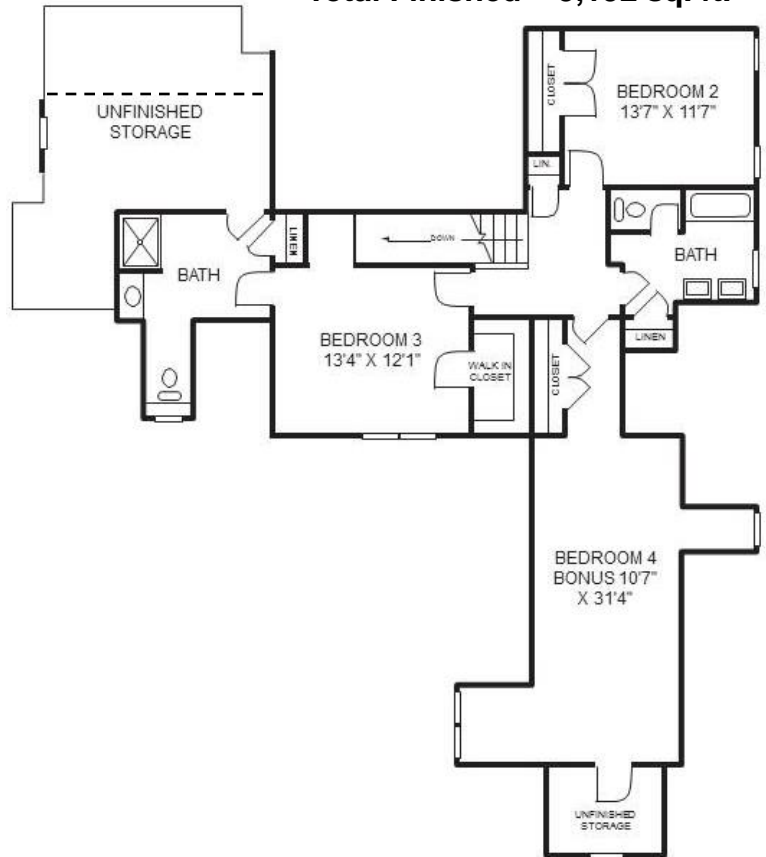

# THE RUSTIC REFUGE

**First Floor**      2,102 sq. ft.  
**Second Floor**    690 sq. ft.  
**Finished Bonus**   400 sq. ft.  
**Total Finished**   3,192 sq. ft.

FIRST FLOOR

SECOND FLOOR

Plan copyrighted by Frank Betz and Associates, Inc. May not be copied or reproduced without written permission.