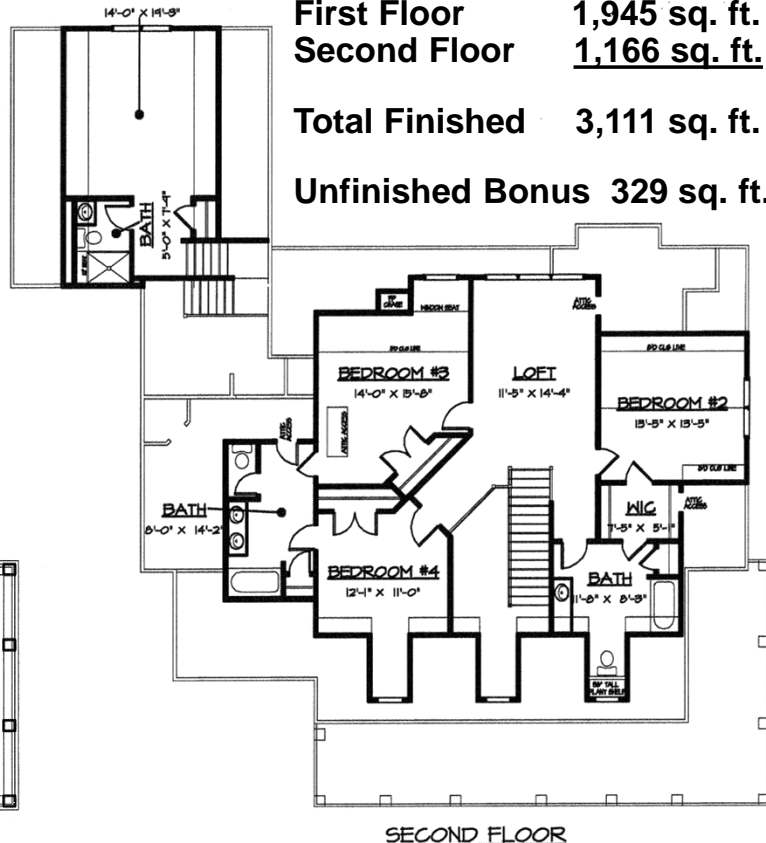

# THE WILMINGTON

**First Floor**      1,945 sq. ft.  
**Second Floor**    1,166 sq. ft.  
**Total Finished**   3,111 sq. ft.  
**Unfinished Bonus** 329 sq. ft.

# THE WILMINGTON

**First Floor**      1,945 sq. ft.  
**Second Floor**    1,166 sq. ft.  
**Total Finished**   3,111 sq. ft.  
**Unfinished Bonus** 329 sq. ft.

**SOUTHERN TRADITIONS, LLC**

P.O. Box 4314

GLEN ALLEN, VA 23058