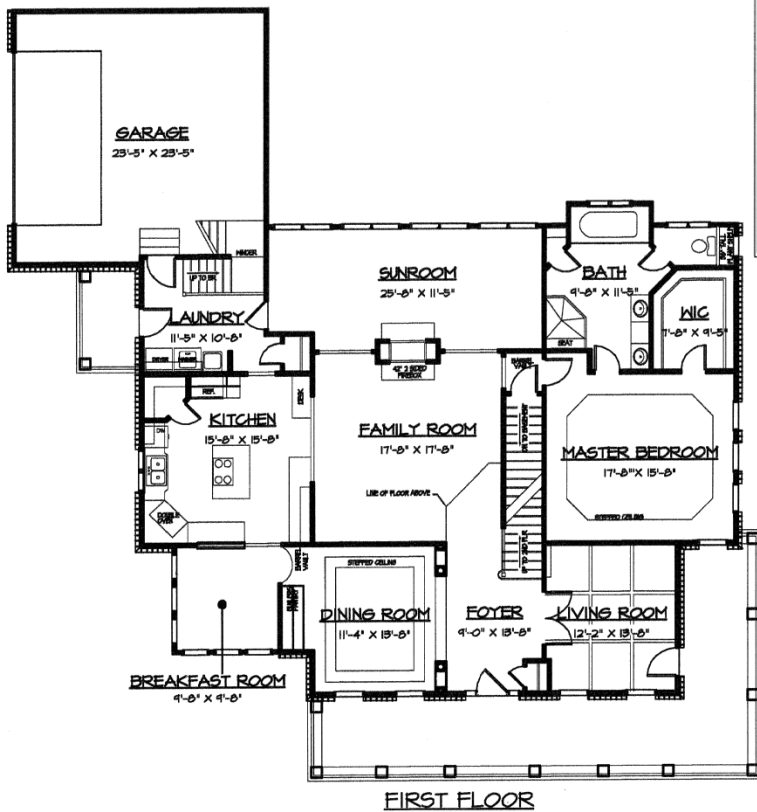

# THE WILMINGTON

**First Floor**      1,945 sq. ft.  
**Second Floor**    1,166 sq. ft.  
**Total Finished**   3,111 sq. ft.  
**Unfinished Bonus** 329 sq. ft.

# THE WILMINGTON

**First Floor**      1,945 sq. ft.  
**Second Floor**    1,166 sq. ft.  
**Total Finished**   3,111 sq. ft.  
**Unfinished Bonus** 329 sq. ft.

**SOUTHERN TRADITIONS, LLC**

P.O. Box 4314

GLEN ALLEN, VA 23058