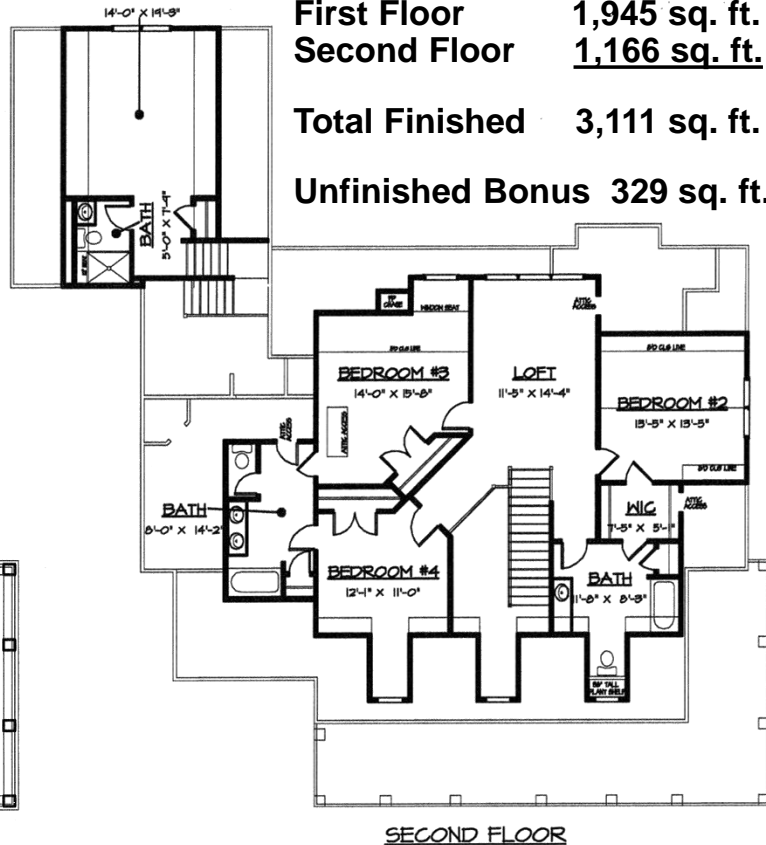

# THE WILMINGTON

**First Floor**      1,945 sq. ft.  
**Second Floor**    1,166 sq. ft.  
**Total Finished**   3,111 sq. ft.  
**Unfinished Bonus** 329 sq. ft.

# THE WILMINGTON

**First Floor**      1,945 sq. ft.  
**Second Floor**    1,166 sq. ft.  
**Total Finished**   3,111 sq. ft.  
**Unfinished Bonus** 329 sq. ft.

**SOUTHERN TRADITIONS, LLC**

P.O. Box 4314

GLEN ALLEN, VA 23058