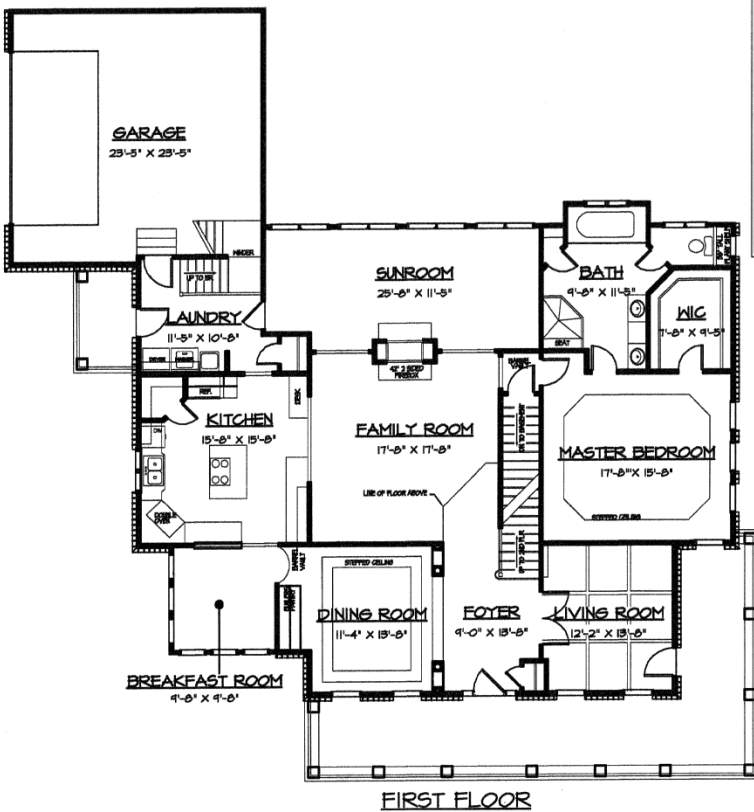

# THE WILMINGTON

**First Floor**      1,945 sq. ft.  
**Second Floor**    1,166 sq. ft.  
**Total Finished**   3,111 sq. ft.  
**Unfinished Bonus** 329 sq. ft.

# THE WILMINGTON

**First Floor**      1,945 sq. ft.  
**Second Floor**    1,166 sq. ft.  
**Total Finished**   3,111 sq. ft.  
**Unfinished Bonus** 329 sq. ft.

**SOUTHERN TRADITIONS, LLC**

P.O. Box 4314

GLEN ALLEN, VA 23058