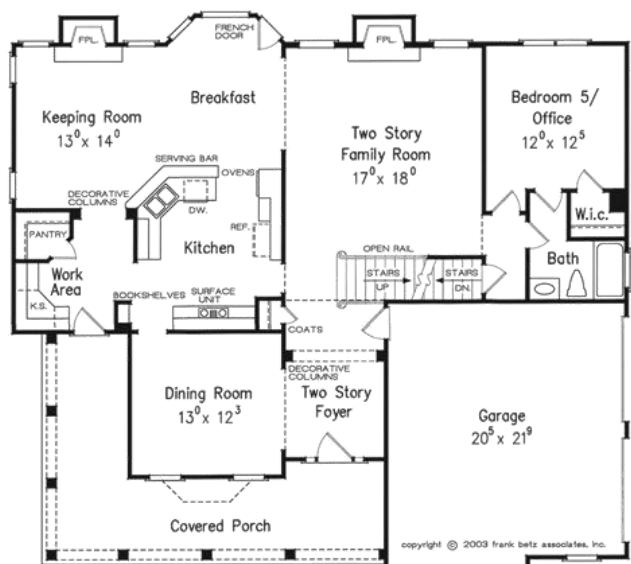

FIRST FLOOR PLAN