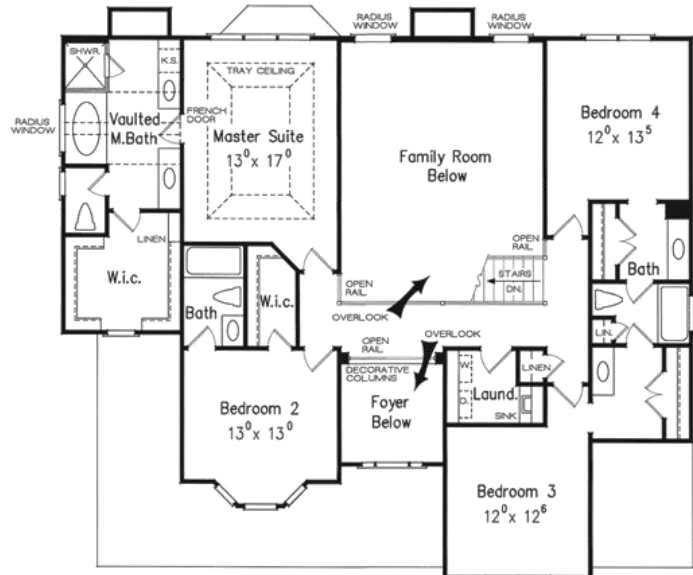

SECOND FLOOR PLAN

SOUTHERN TRADITIONS, LLC
P.O. Box 4314

GLEN ALLEN, VA 23058
(804) 747-5386 (804) 402-5479

WWW.SOUTHERNTRADITIONSHOMES.COM