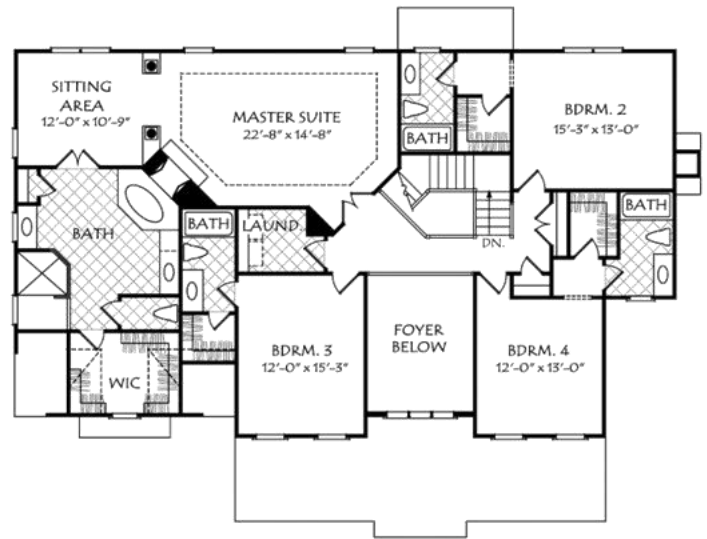

THE TUCKAHOE

FIRST FLOOR PLAN

SECOND FLOOR PLAN

1st Floor: 1489 sq.ft.
 2nd Floor: 2059 sq.ft.
 Total: 3548 sq.ft.
 Dimensions: 65'-4" x 50'-6"

SOUTHERN TRADITIONS, LLC
 P.O. Box 4314
 GLEN ALLEN, VA 23058
 (804) 747-5386 (804) 402-5479
WWW.SOUTHERNTRADITIONSHOMES.COM

Floorplans and elevations are subject to change. Floorplan dimensions are approximate. Consult working drawings for actual dimensions and information. Elevations are artists' conceptions.