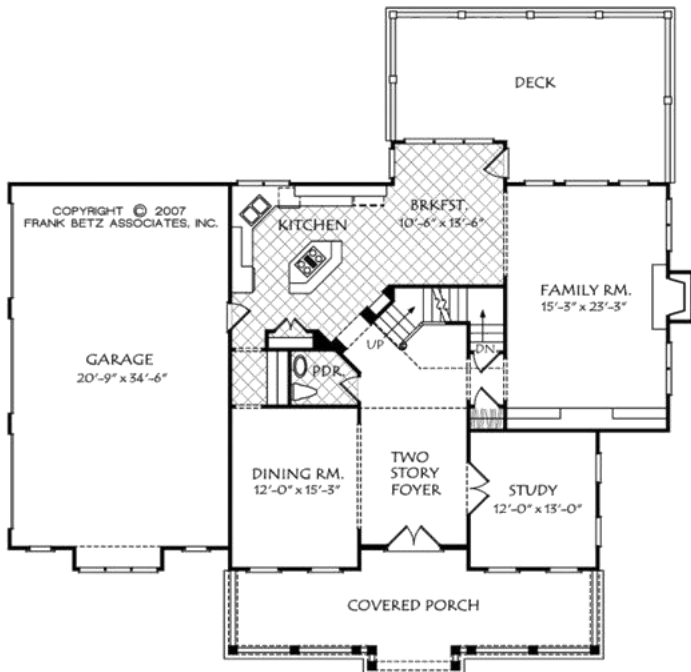

THE TUCKAHOE

FIRST FLOOR PLAN

SECOND FLOOR PLAN

1st Floor: 1489 sq.ft.
 2nd Floor: 2059 sq.ft.
 Total: 3548 sq.ft.
 Dimensions: 65'-4" x 50'-6"

SOUTHERN TRADITIONS, LLC
 P.O. Box 4314
 GLEN ALLEN, VA 23058
 (804) 747-5386 (804) 402-5479
WWW.SOUTHERNTRADITIONSHOMES.COM

Floorplans and elevations are subject to change. Floorplan dimensions are approximate. Consult working drawings for actual dimensions and information. Elevations are artists' conceptions.