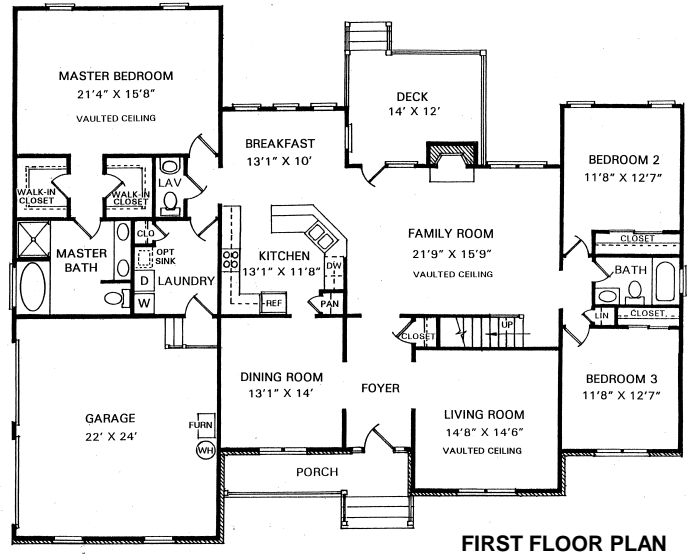

THE SAVANNAH

First Floor 2,415 sq. ft.
Second Floor 400 sq. ft.
Total Finished 2,815 sq. ft.

SOUTHERN TRADITIONS, LLC

P.O. Box 4314

GLEN ALLEN, VA 23058

(804) 747-5386 (804) 402-5479

WWW.SOUTHERNTRADITIONSHOMES.COM