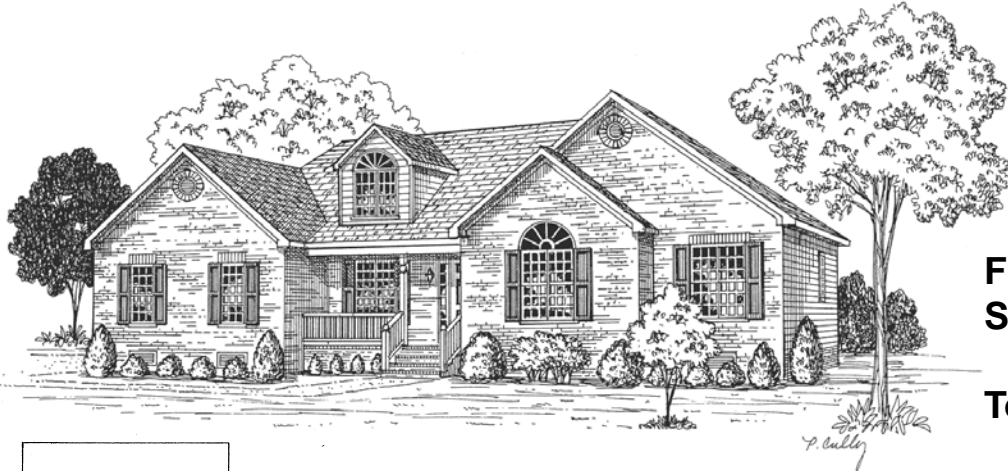

THE SAVANNAH

First Floor 2,415 sq. ft.
Second Floor 400 sq. ft.
Total Finished 2,815 sq. ft.

SOUTHERN TRADITIONS, LLC

P.O. Box 4314

GLEN ALLEN, VA 23058

(804) 747-5386 (804) 402-5479

WWW.SOUTHERNTRADITIONSHOMES.COM