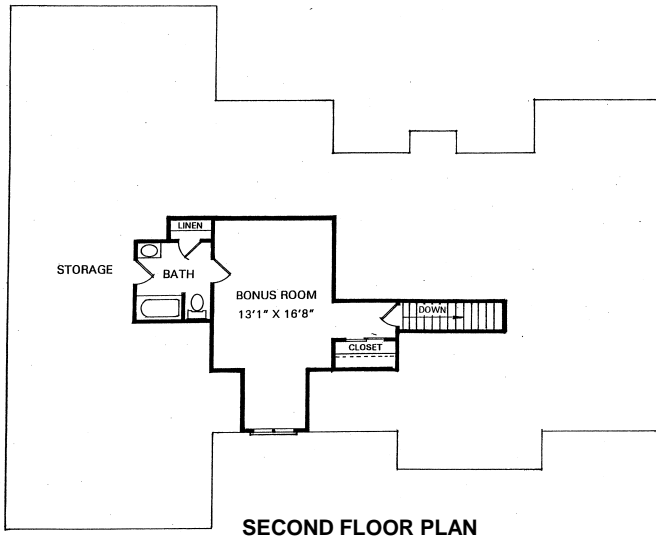

THE SAVANNAH

First Floor 2,415 sq. ft.
Second Floor 400 sq. ft.
Total Finished 2,815 sq. ft.

SOUTHERN TRADITIONS, LLC

P.O. Box 4314

GLEN ALLEN, VA 23058

(804) 747-5386 (804) 402-5479

WWW.SOUTHERNTRADITIONSHOMES.COM