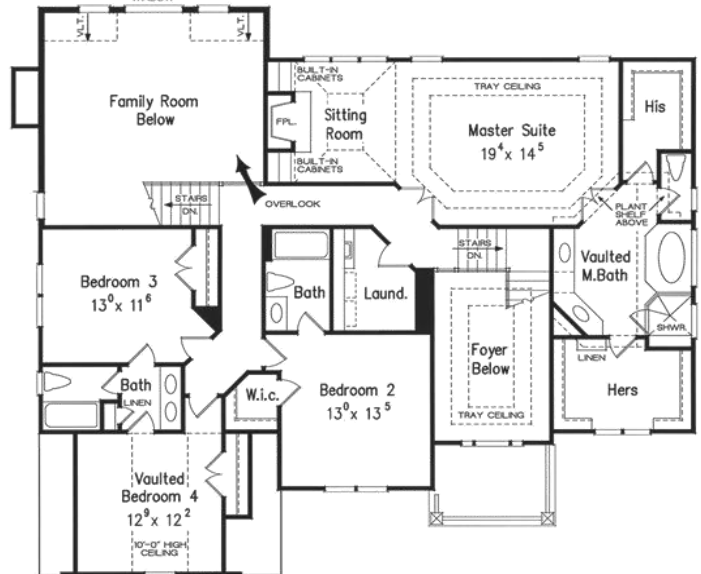

HALSEY

1st Floor 1642 sq. ft.
 2nd Floor 1685 sq. ft.
 Total 3327 sq. ft.

Overall Dimensions
 59'-4" x 50'-0"

FIRST FLOOR PLAN

SECOND FLOOR PLAN

SOUTHERN TRADITIONS, LLC
 P.O. Box 4314

GLEN ALLEN, VA 23058

(804) 747-5386 (804) 402-5479

www.SouthernTraditionsHomes.com

Floorplans and elevations are subject to change. Floorplan dimensions are approximate. Consult working drawings for actual dimensions and information. Elevations are artists' conceptions.