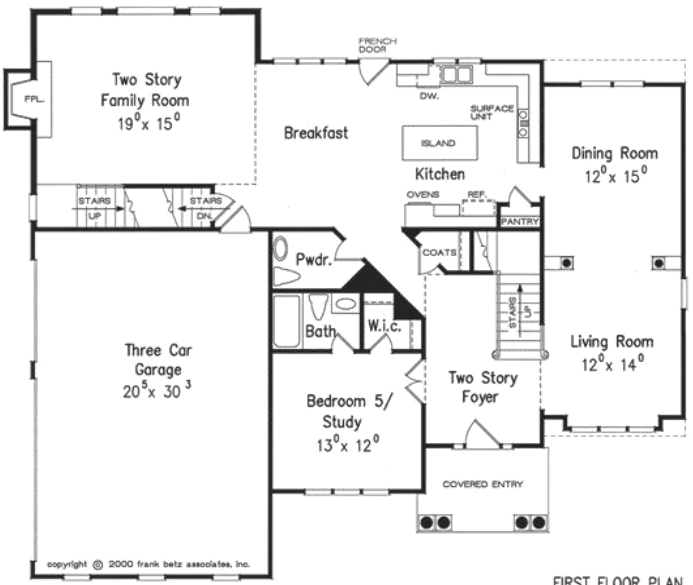

HALSEY

1st Floor 1642 sq. ft.
 2nd Floor 1685 sq. ft.
 Total 3327 sq. ft.

Overall Dimensions
 59'-4" x 50'-0"

FIRST FLOOR PLAN

SECOND FLOOR PLAN

SOUTHERN TRADITIONS, LLC
 P.O. Box 4314

GLEN ALLEN, VA 23058

(804) 747-5386 (804) 402-5479

www.SouthernTraditionsHomes.com

Floorplans and elevations are subject to change. Floorplan dimensions are approximate. Consult working drawings for actual dimensions and information. Elevations are artists' conceptions.