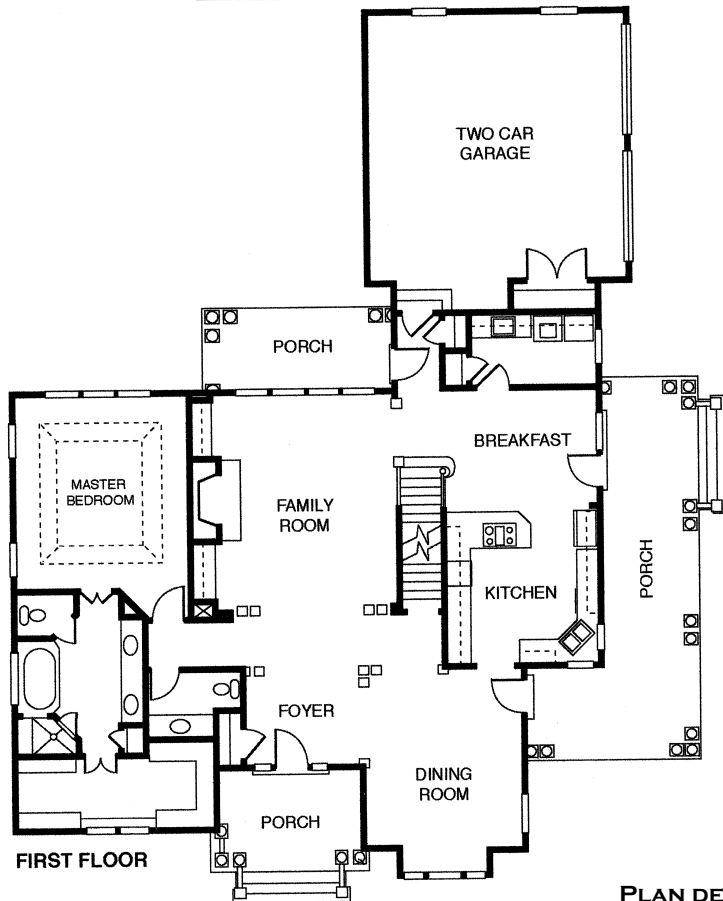

THE GREENVILLE

First Floor 1,907 sq. ft.
Second Floor 951 sq. ft.
Total Finished 2,858 sq. ft.
Walk In Attic 340 sq. ft.

PLAN DESIGNED AND COPYRIGHTED © BY STEPHEN FULLER. MAY NOT BE COPIED OR REPRODUCED WITHOUT WRITTEN PERMISSION.