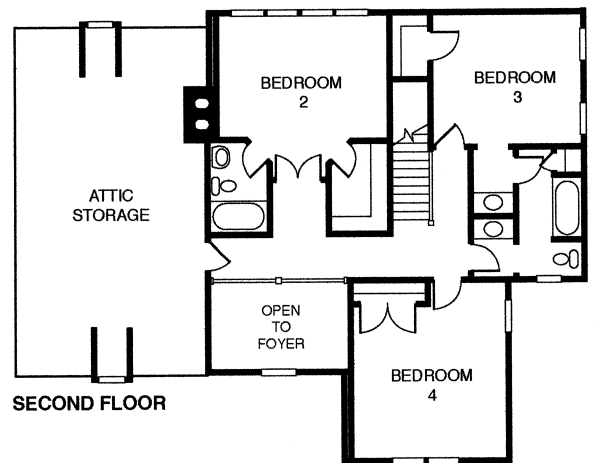

THE GREENVILLE

First Floor 1,907 sq. ft.
Second Floor 951 sq. ft.
Total Finished 2,858 sq. ft.
Walk In Attic 340 sq. ft.

PLAN DESIGNED AND COPYRIGHTED © BY STEPHEN FULLER. MAY NOT BE COPIED OR REPRODUCED WITHOUT WRITTEN PERMISSION.