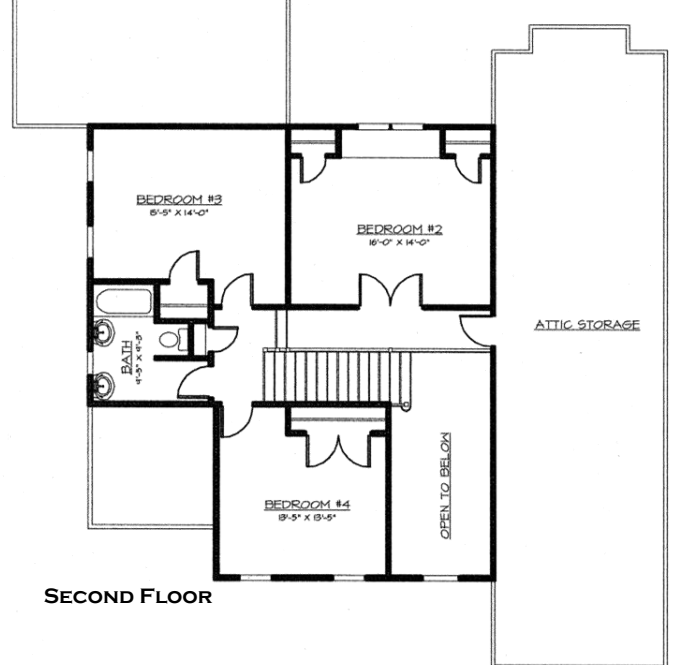

COTTAGE BY THE CHICKAHOMINY

First Floor 1,815 sq. ft.
 Second Floor 835 sq. ft.

Total Finished 2,650 sq. ft.

Walk in Attic approx. 250 sq. ft.

SOUTHERN TRADITIONS, LLC

P.O. Box 4314

GLEN ALLEN, VA 23058

(804) 747-5386 (804) 402-5479