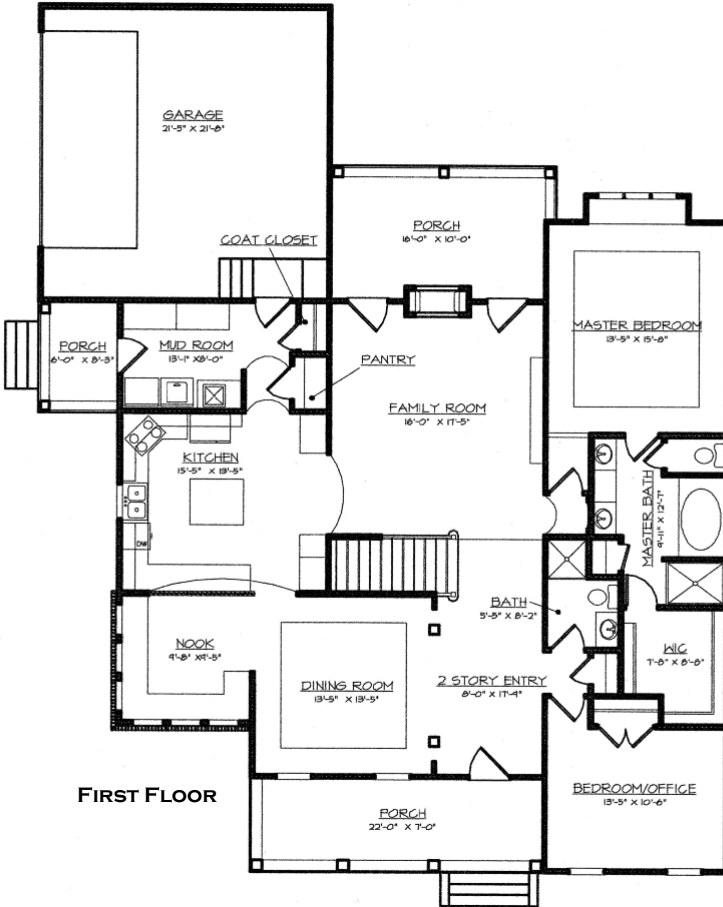

COTTAGE BY THE CHICKAHOMINY

First Floor 1,815 sq. ft.
 Second Floor 835 sq. ft.

Total Finished 2,650 sq. ft.

Walk in Attic approx. 250 sq. ft.

SOUTHERN TRADITIONS, LLC

P.O. Box 4314

GLEN ALLEN, VA 23058

(804) 747-5386 (804) 402-5479