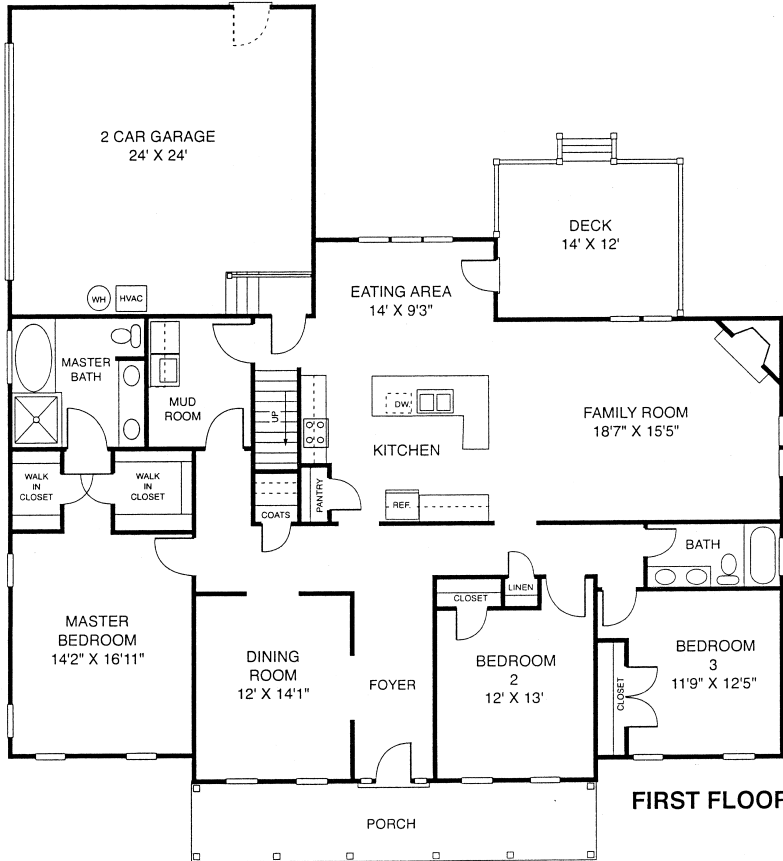

THE CHARLESTON II

First Floor **2,188 sq. ft.**
Second Floor **630 sq. ft.**

Total Finished **2,818 sq. ft.**

SOUTHERN TRADITIONS, LLC

P.O. Box 4314

GLEN ALLEN, VA 23058

(804) 747-5386 (804) 402-5479

WWW.SOUTHERNTRADITIONSHOMES.COM