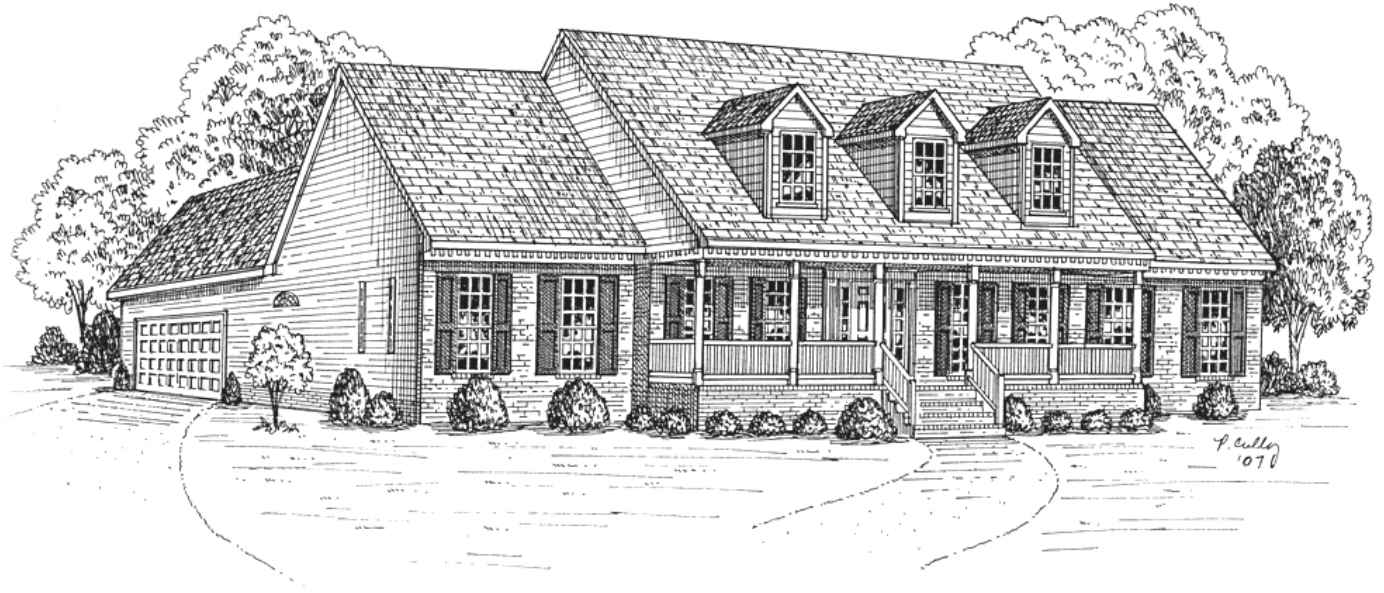

THE CHARLESTON II

First Floor **2,188 sq. ft.**
Second Floor **630 sq. ft.**

Total Finished **2,818 sq. ft.**

SOUTHERN TRADITIONS, LLC

P.O. Box 4314

GLEN ALLEN, VA 23058

(804) 747-5386 (804) 402-5479

WWW.SOUTHERNTRADITIONSHOMES.COM