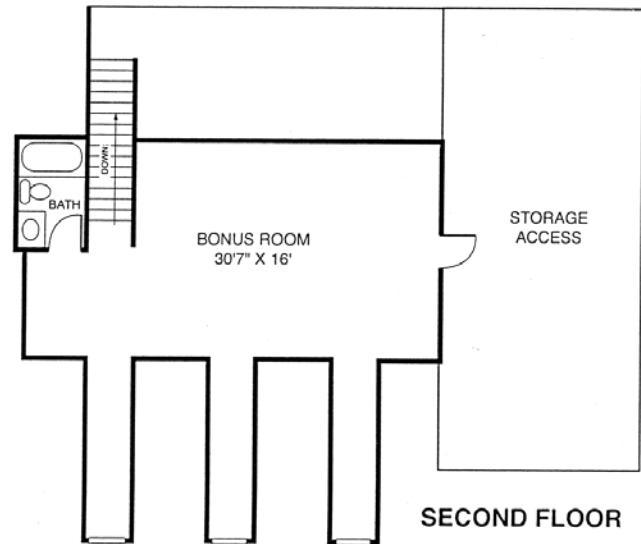

THE CHARLESTON II

First Floor **2,188 sq. ft.**
Second Floor **630 sq. ft.**

Total Finished **2,818 sq. ft.**

SOUTHERN TRADITIONS, LLC

P.O. Box 4314

GLEN ALLEN, VA 23058

(804) 747-5386 (804) 402-5479

WWW.SOUTHERNTRADITIONSHOMES.COM